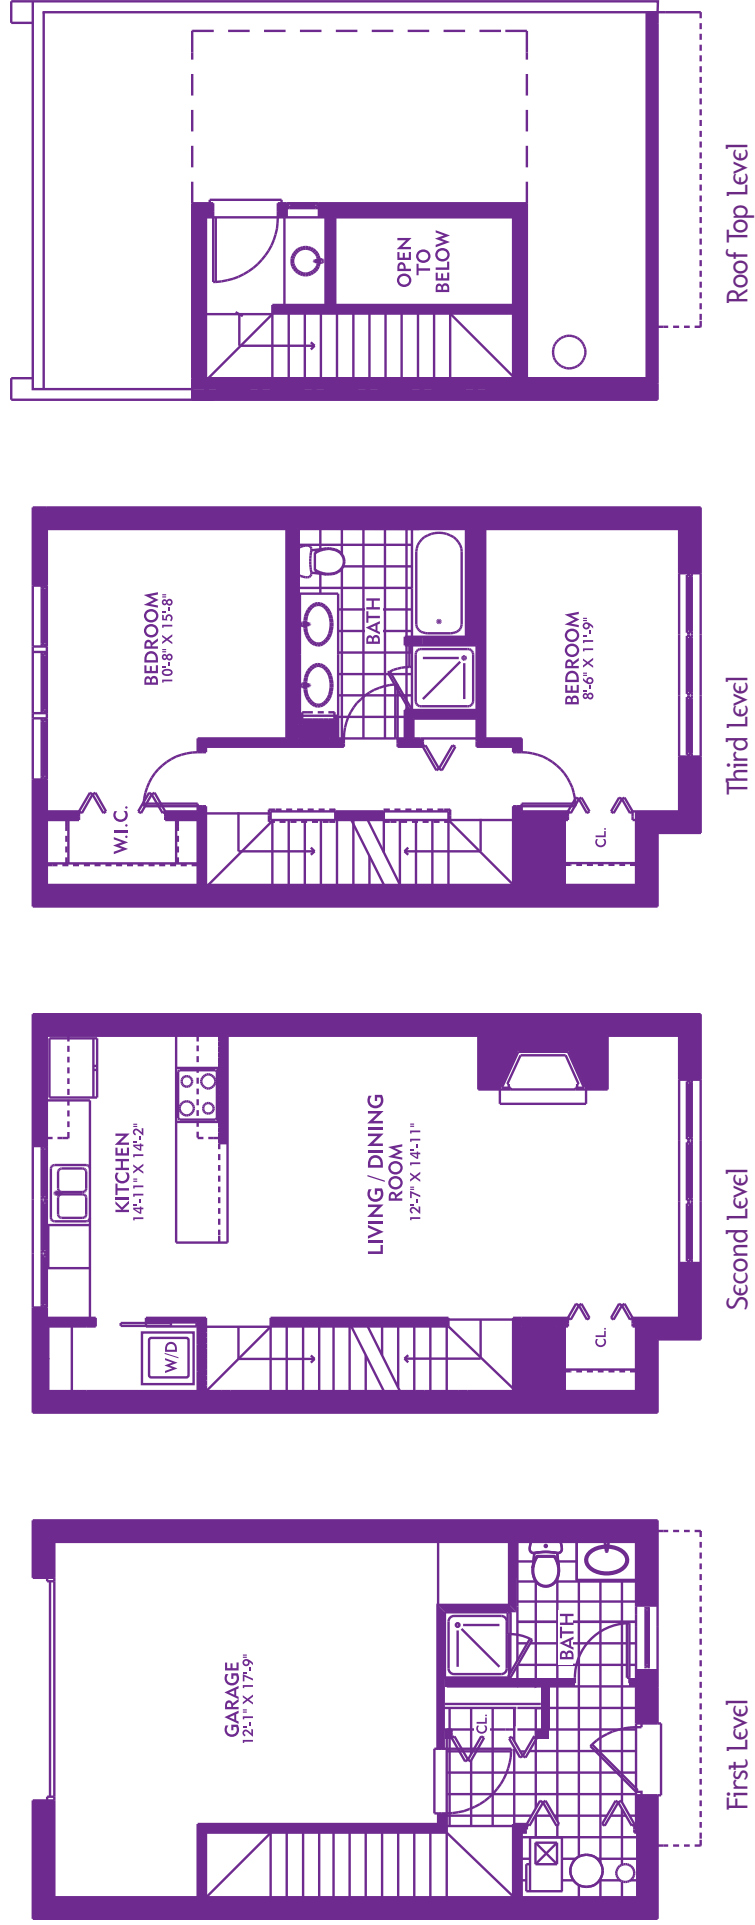

# Westhaven Park

THE NEAR WEST SIDE'S GREAT NEW NEIGHBORHOOD

Wood • 1,579 Sq. Ft.

Sales and Marketing by AMS Realty, Inc • 312.421.0404

All dimensions and specifications are approximate and subject to change without notice.