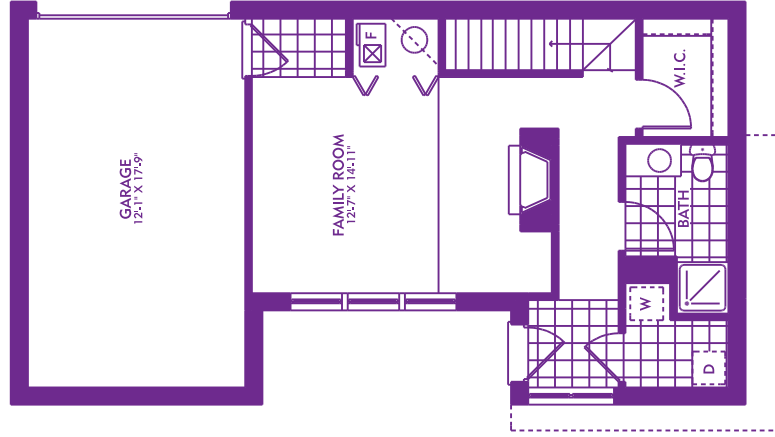

Westhaven Park

THE NEAR WEST SIDE'S GREAT NEW NEIGHBORHOOD

Wolcott • 2,527 Sq. Ft.

Sales and Marketing by AMS Realty, Inc • 312.421.0404

All dimensions and specifications are approximate and subject to change without notice.