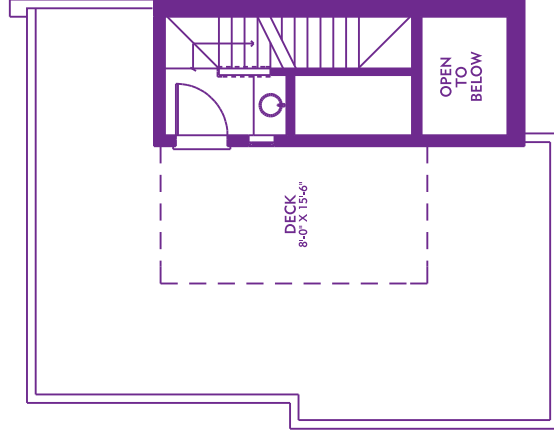

Westhaven Park

THE NEAR WEST SIDE'S GREAT NEW NEIGHBORHOOD

Wolcott • 2,527 Sq. Ft.

Sales and Marketing by AMS Realty, Inc • 312.421.0404

All dimensions and specifications are approximate and subject to change without notice.