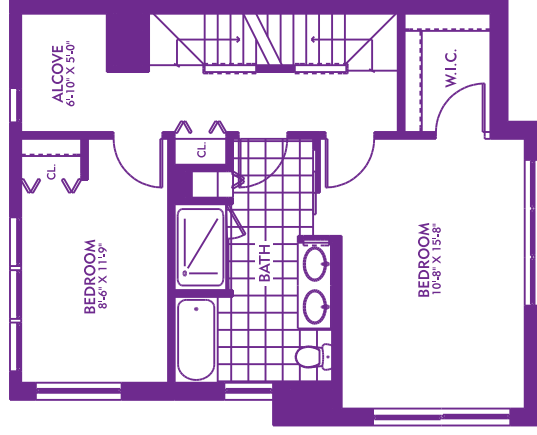

Westhaven Park

THE NEAR WEST SIDE'S GREAT NEW NEIGHBORHOOD

Wolcott • 2,527 Sq. Ft.

Sales and Marketing by AMS Realty, Inc • 312.421.0404

All dimensions and specifications are approximate and subject to change without notice.