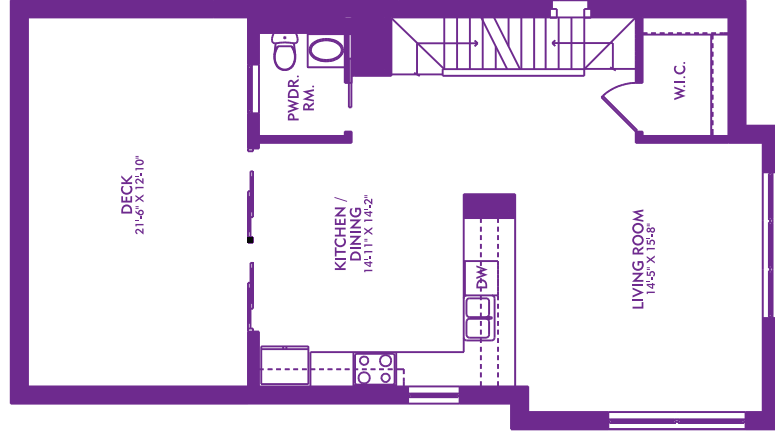

Westhaven Park

THE NEAR WEST SIDE'S GREAT NEW NEIGHBORHOOD

Wolcott • 2,527 Sq. Ft.

Sales and Marketing by AMS Realty, Inc • 312.421.0404

All dimensions and specifications are approximate and subject to change without notice.