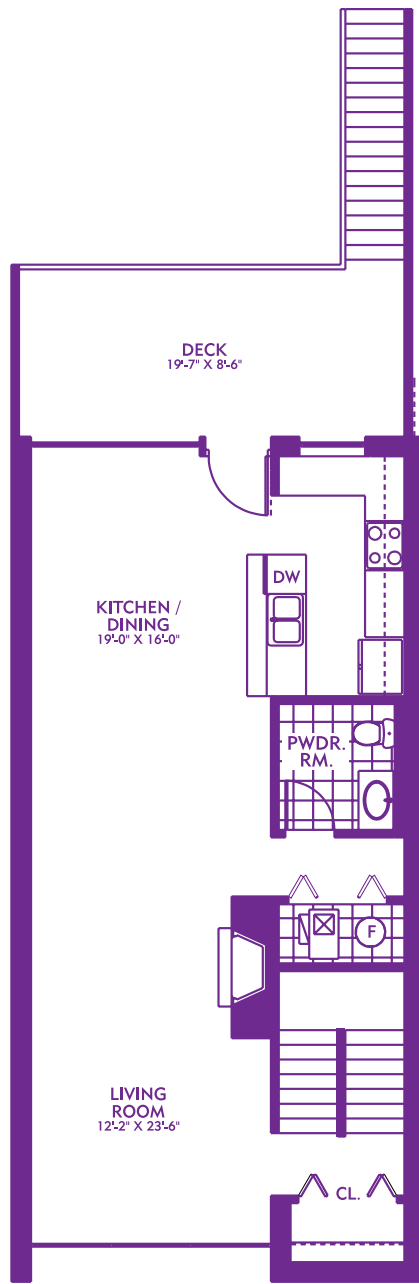

# Westhaven Park

THE NEAR WEST SIDE'S GREAT NEW NEIGHBORHOOD

Live/Work on Lake • 2,689 Sq. Ft.

First Level

Second Level

Third Level

Sales and Marketing by AMS Realty, Inc • 312.421.0404

All dimensions and specifications are approximate and subject to change without notice.