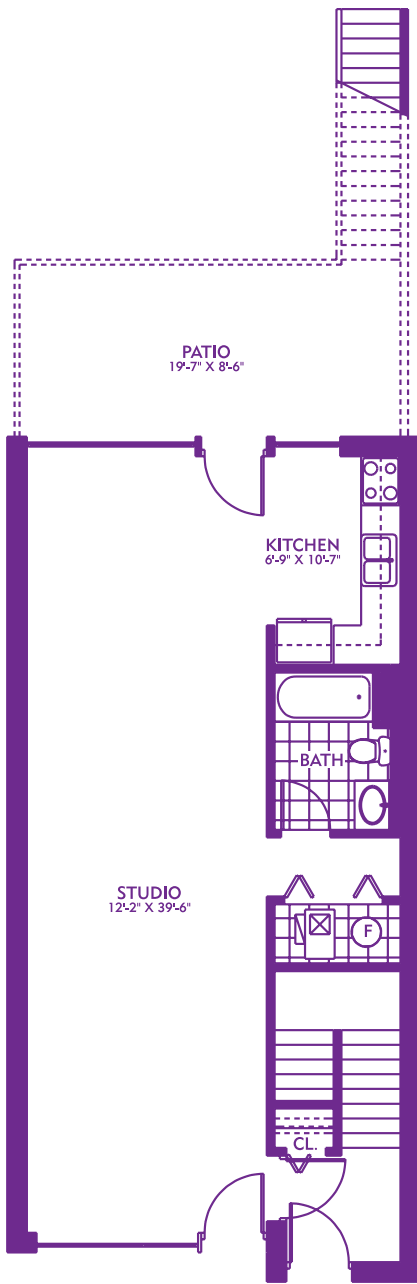

# Westhaven Park

THE NEAR WEST SIDE'S GREAT NEW NEIGHBORHOOD

Live/Work on Lake • 2,689 Sq. Ft.

First Level

Second Level

Third Level

Sales and Marketing by AMS Realty, Inc • 312.421.0404

All dimensions and specifications are approximate and subject to change without notice.