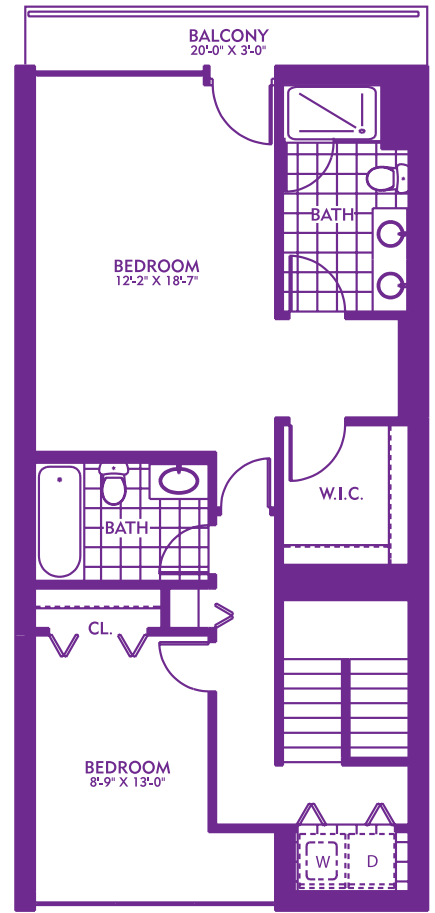

# Westhaven Park

THE NEAR WEST SIDE'S GREAT NEW NEIGHBORHOOD

Live/Work on Lake • 2,689 Sq. Ft.

First Level

Second Level

Third Level

Sales and Marketing by AMS Realty, Inc • 312.421.0404

All dimensions and specifications are approximate and subject to change without notice.