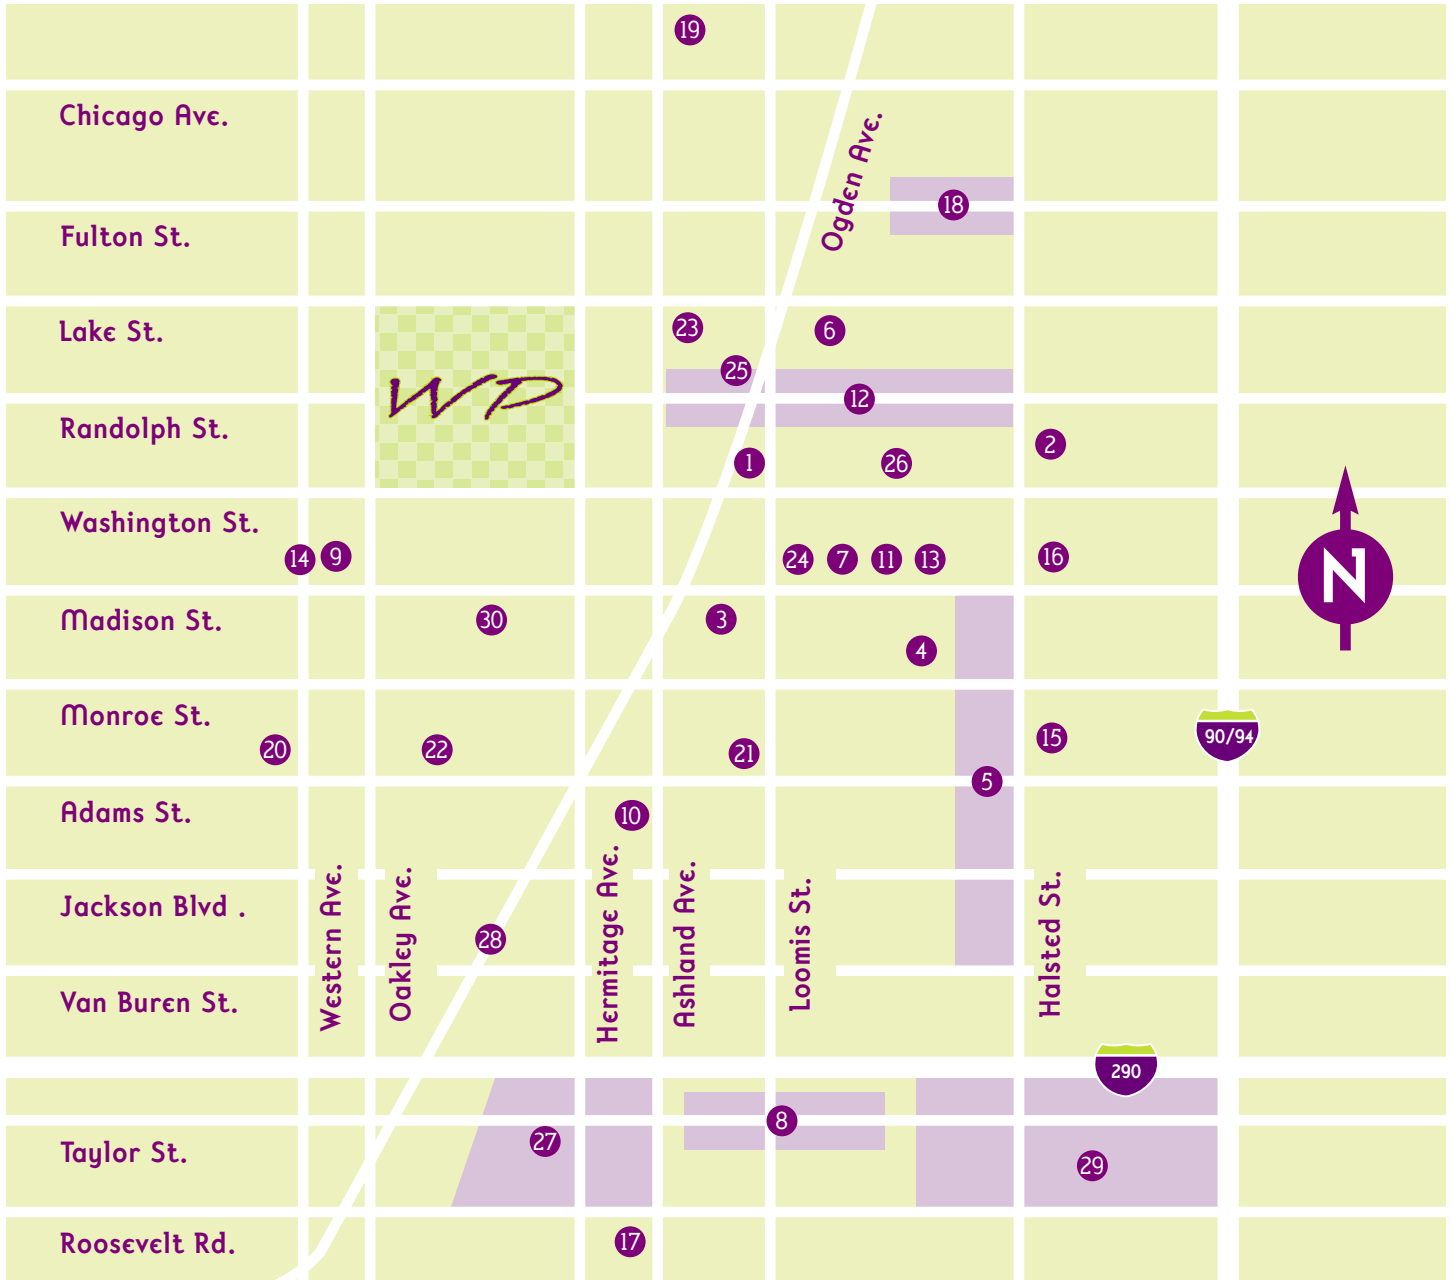

## Restaurants

- 1 160 Blue – 160 N. Loomis
- 2 Bar Louie – 123 N. Halsted
- 3 Billy Goat Tavern – 1535 W. Madison
- 4 Carmichael’s – 1052 W. Monroe
- 5 Greek Town
- 6 La Luce – 1393 W. Lake
- 7 Lexis – 1330 W. Madison
- 8 Little Italy Restaurants – Taylor St.
- 9 McDonald’s – 23 N. Western
- 10 Penelope’s – 234 S. Ashland
- 11 Phil & Lou’s – 1104 W. Madison
- 12 Randolph St. Restaurant Row
- 13 Starbuck’s – 1001 W. Madison

## Drug Stores

- 14 Walgreen’s – 2340 W. Madison
- 15 Walgreen’s – 111 S. Halsted

## Grocers

- 16 Dominick’s – 1 N. Halsted
- 17 Jewel Foods – 1220 S. Ashland
- 18 Fulton Street Markets

## Parks

- 20 Rockwell Park

- 21 Skinner Park

- 22 Touhy–Herbert Park
- 23 Union Park